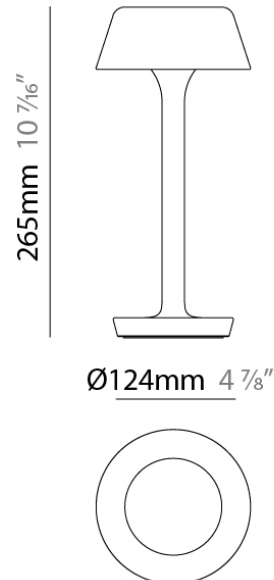

FIREFLY PORTABLE

D84377-TIM

PROJECT

TYPE

NOTES

QUANTITY

DATE

GENERAL

Series: Firefly
Brand: Panzeri
Division: Design
Mounting Type: Portable
Mounting Location: Table

PHYSICAL

Shape: Round
Diameter (mm): 124
Diameter (in): 4 ⁷/₈
Height (mm): 265
Height (in): 10 ⁷/₁₆
Light Distribution: Direct
Weight (kg): 1.0550
Weight (lbs): 2.321
Screws: A4 stainless steel
Diffuser: Opal - Acrylic
Gasket: Silicone
Fixture Material: Aluminum Die Cast

ELECTRICAL

Lamp Type: LED
Input Wattage (W): 2
Input Voltage (V): 120
Output Voltage (V): 5

LED

Number of LEDs: 1
Color Temperature (°K): 2700
Max. Delivered Lumen (lm): 161
Nominal Lumen (lm): 328
CRI: >80 CRI
Efficiency (%): 49.1
Lamp Life (hrs): 70000

OPTICAL

RATINGS AND CERTIFICATIONS

Certified By: CSA Certified to UL and CSA Standards
IP rating: IP65